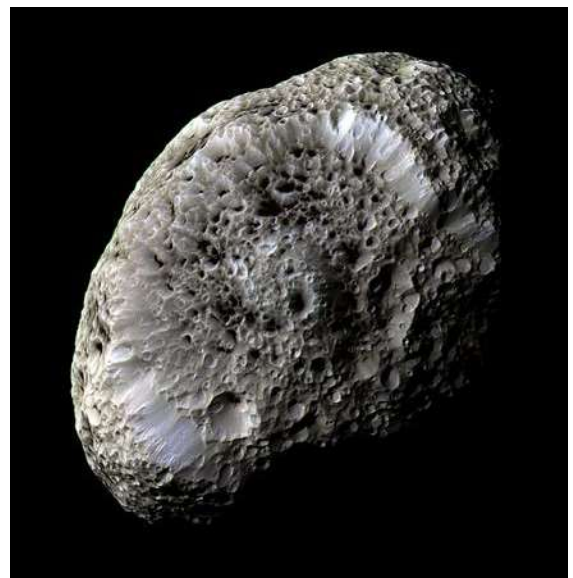

Cassini Extras

Mosaic of Saturn on the Second Day of Spring

Saturn's Rings, Titan's Glowing Atmosphere, and Enceladus

Clouds Near Saturn's South Pole

Jets on Saturn's Moon Enceladus (colored blue for dramatic effect)

Activity 8 Materials

Tall Peaks Edge Saturn's B Ring

The Odd World - Saturn's Moon Hyperion