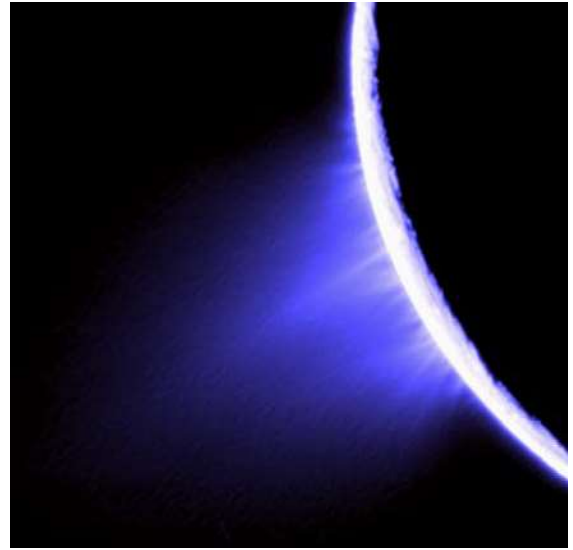

Cassini Extras

Mosaic of Saturn on the Second Day of Spring

Saturn's Rings, Titan's Glowing Atmosphere, and Enceladus

Clouds Near Saturn's South Pole

Jets on Saturn's Moon Enceladus (colored blue for dramatic effect)

Activity 8 Materials

Tall Peaks Edge Saturn's B Ring

The Odd World - Saturn's Moon Hyperion