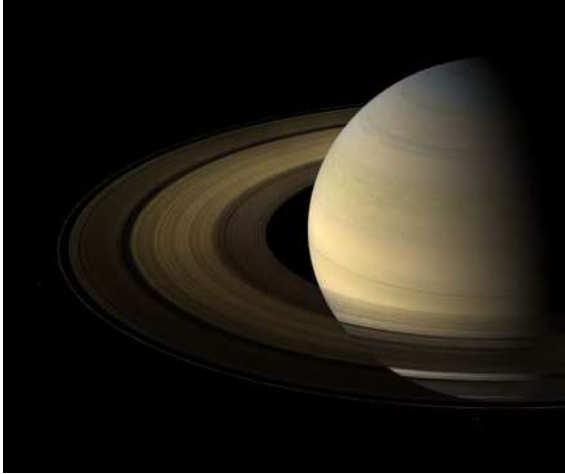

Cassini Extras

Mosaic of Saturn on the Second Day of Spring

Saturn's Rings, Titan's Glowing Atmosphere, and Enceladus

Clouds Near Saturn's South Pole

Jets on Saturn's Moon Enceladus (colored blue for dramatic effect)

Activity 8 Materials

Tall Peaks Edge Saturn's B Ring

The Odd World - Saturn's Moon Hyperion